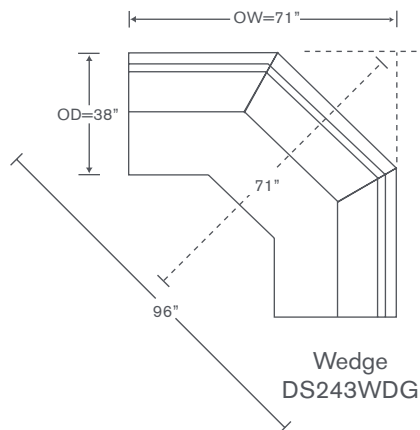

### DS243CC

Corner Chair

OVERALL: 38W x 38D x 30H

SEAT: 23D 20H

FEATURE: Chrome Feet

OPTION: Wood Feet

Also Available: Sofa

Available By the Inch

### DS243AC

Armless Chairs

OVERALL: 38W x 38D x 30H

SEAT: 23D 20H

### FINISHES & LEGS

## East Side Schematics DS243

Left/Right Chair  
DS243LC/RC

Corner Chair  
DS243CC

Armless Chair  
DS243AC

Left/Right Chaise  
DS243LAH/RAH

Armless Chaise  
DS243ACH

Left/Right Sofa  
DS243LAS/RAS

Bumper  
DS243-B