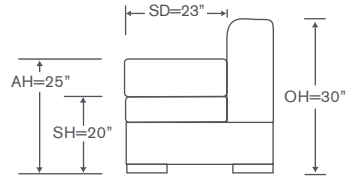

East Side Schematics DS243

Left/Right Chair
DS243LC/RC