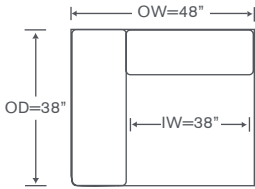

East Side Schematics DS243

Left/Right Chair
DS243LC/RC