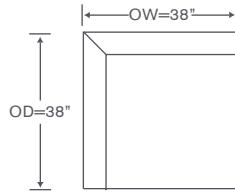

Corner Chair
DS243CC