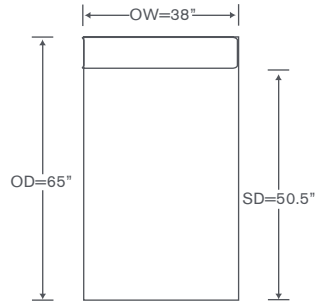

### DS243CC

Corner Chair

OVERALL: 38W x 38D x 30H

SEAT: 23D 20H

FEATURE: Chrome Feet

OPTION: Wood Feet

Also Available: Sofa

Available By the Inch

## East Side Schematics DS243

Left/Right Chair  
DS243LC/RC

Corner Chair  
DS243CC

Armless Chair  
DS243AC

Left/Right Chaise  
DS243LAH/RAH

Armless Chaise  
DS243ACH

Left/Right Sofa  
DS243LAS/RAS

Bumper  
DS243-B