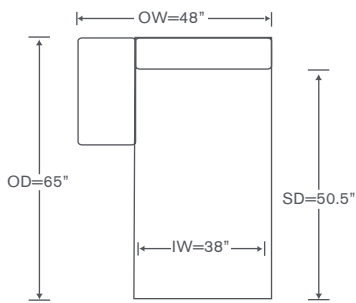

### DS243CC

Corner Chair

OVERALL: 38W x 38D x 30H

SEAT: 23D 20H

FEATURE: Chrome Feet

OPTION: Wood Feet

Also Available: Sofa

Available By the Inch

## East Side Schematics DS243

Left/Right Chair  
DS243LC/RC

Corner Chair  
DS243CC

Armless Chair  
DS243AC

Left/Right Chaise  
DS243LAH/RAH

Armless Chaise  
DS243ACH

Left/Right Sofa  
DS243LAS/RAS

Bumper  
DS243-B